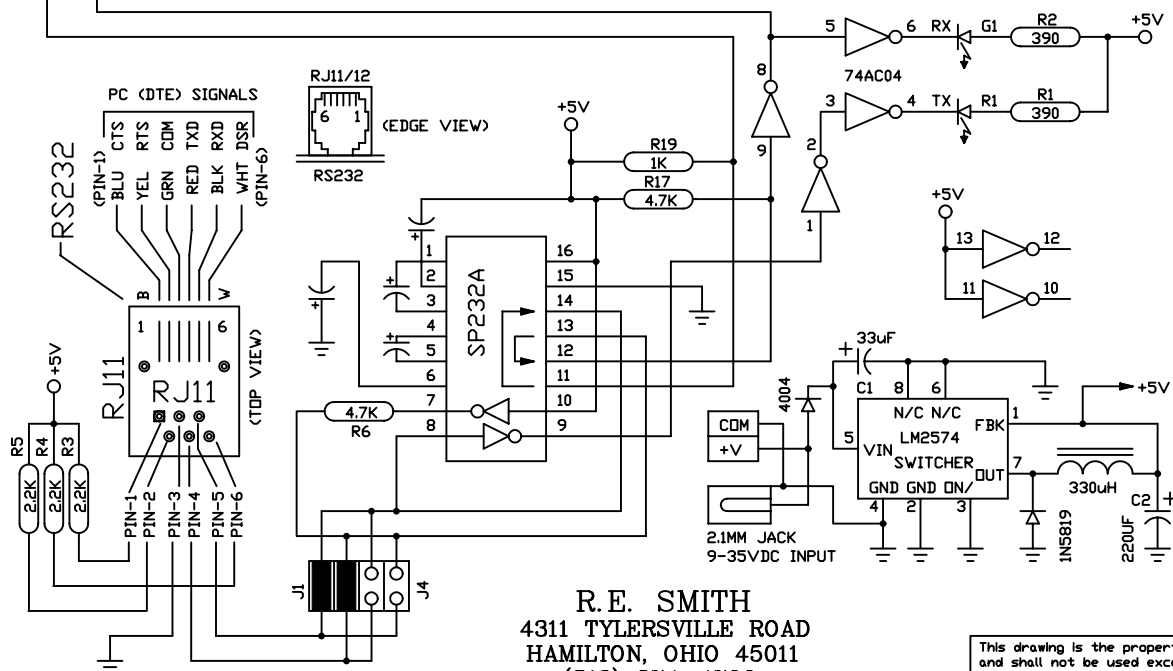

# ISOLATED RS485 MODEL IRSFC24T

R. E. SMITH  
4311 TYLERSVILLE ROAD  
HAMILTON, OHIO 45011  
(513) 874-4796

www.rs485.com

This drawing is the property of R. E. SMITH and shall not be used except with the written permission of R. E. SMITH, no copies shall be made of it and all proprietary rights in the matter contained in this drawing are the property of R. E. SMITH. COPYRIGHT - R. E. SMITH, 1999		DRAWN BY RES	SUBJECT "AUTO" RS232/RS485
DATE 6-6-99		FOR	1500VDC ISOLATED
SCALE NONE		R. E. SMITH 4311 TYLERSVILLE RD. HAMILTON, OHIO 45011	
SHEET 1 OF 1		CHKD. BY RES	REV. B