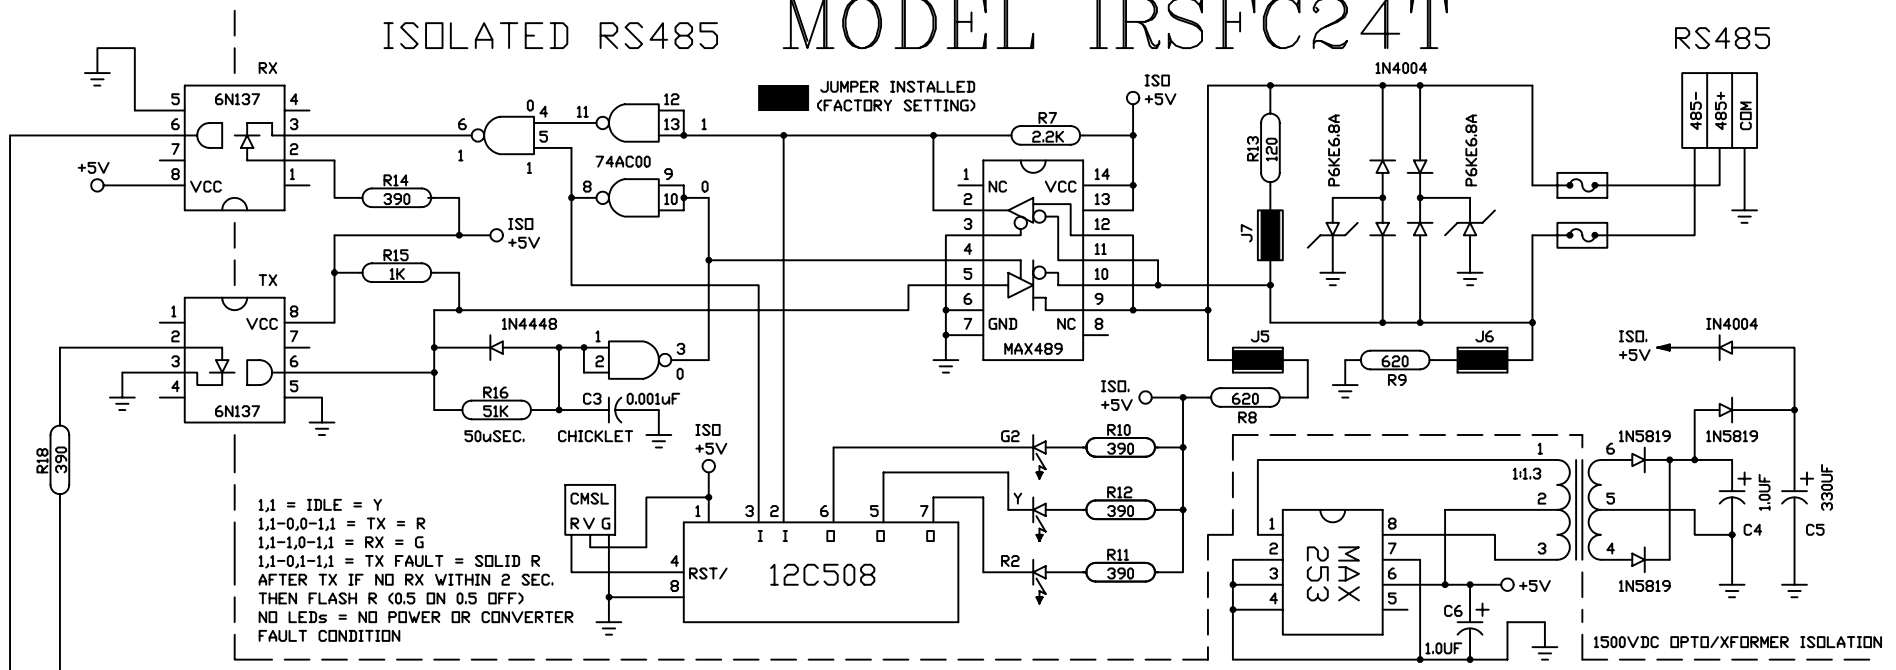

# ISOLATED RS485 MODEL IRSFC24T

R. E. SMITH  
4311 TYLERSVILLE ROAD  
HAMILTON, OHIO 45011  
(513) 874-4796

www.rs485.com

This drawing is the property of R. E. SMITH and shall not be used except with the written permission of R. E. SMITH, no copies shall be made of it and all proprietary rights in the matter contained in this drawing are the property of R. E. SMITH. COPYRIGHT - R. E. SMITH, 1999		DRAWN BY RES	SUBJECT "AUTO" RS232/RS485
DATE 6-6-99		FOR	1500VDC ISOLATED
SCALE NONE		R. E. SMITH 4311 TYLERSVILLE RD. HAMILTON, OHIO 45011	
SHEET 1 OF 1		CHKD. BY RES	REV. B