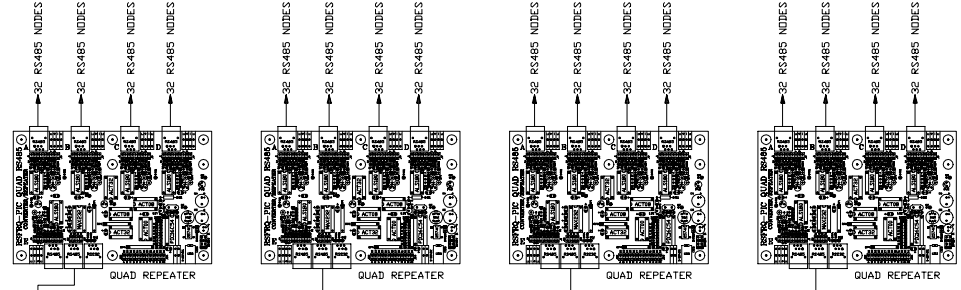

HOST
COMPUTER
WITH RS232
PORT

232-485 CONV.

LARGE SINGLE MASTER
NETWORKS WITH 512
NODES EACH.

R. E. SMITH
4311 TYLERSVILLE ROAD
HAMILTON, OHIO 45011
513-974-4796

HOST
COMPUTER
WITH RS232
PORT

THIS CONFIGURATION ALLOWS ADJACENT BOARDS TO "ECHO" RESPONSES FROM SLAVES

THIS CONFIGURATION PREVENTS "ECHOS" FROM SLAVE UNITS

CONFIGURED AS QUAD CONVERTERS

SYSTEM DRAWING

This drawing is the property of R. E. SMITH and shall not be used except with the written permission of R. E. SMITH; no copies shall be made of it and all proprietary rights in the matter contained in this drawing are the property of R. E. SMITH. COPYRIGHT - R. E. SMITH, 1994		DRAWN BY RES	SUBJECT	QUAD REPEATER
SHEET 1 OF 1		DATE 6-14-95	FDR	LARGE NETWORKS
RSFRQLN		SCALE NONE	RES	R. E. SMITH 4311 TYLERSVILLE RD. HAMILTON, OHIO 45011
		CHKD. BY RES	DWG. NO.	RSFRQLN
			REV.	A