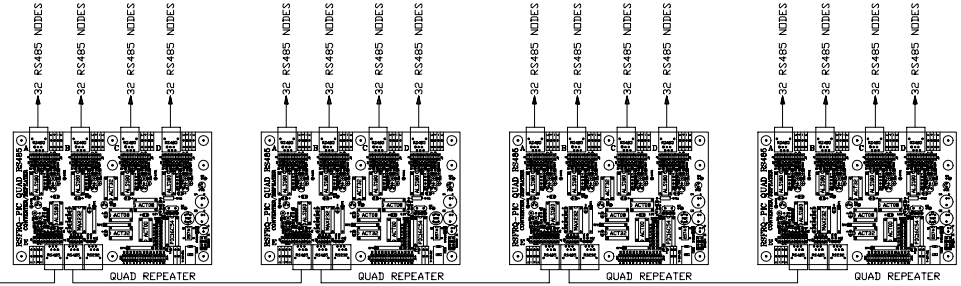

HOST
COMPUTER
WITH RS232
PORT

232-485 CONV.

LARGE SINGLE MASTER
NETWORKS WITH 512
NODES EACH.

R. E. SMITH
4311 TYLERSVILLE ROAD
HAMILTON, OHIO 45011
513-974-4796

HOST
COMPUTER
WITH RS232
PORT

THIS CONFIGURATION ALLOWS ADJACENT BOARDS TO "ECHO" RESPONSES FROM SLAVES

THIS CONFIGURATION PREVENTS "ECHOS" FROM SLAVE UNITS

CONFIGURED AS QUAD CONVERTERS

SYSTEM DRAWING

This drawing is the property of R. E. SMITH and shall not be used except with the written permission of R. E. SMITH; no copies shall be made of it and all proprietary rights in the matter contained in this drawing are the property of R. E. SMITH. COPYRIGHT - R. E. SMITH, 1994		DRAWN BY RES	SUBJECT	QUAD REPEATER
SHEET 1 OF 1		DATE 6-14-95	FDR	LARGE NETWORKS
RSFRQLN		SCALE NONE	RES	R. E. SMITH 4311 TYLERSVILLE RD. HAMILTON, OHIO 45011
		CHKD. BY RES	DWG. NO.	RSFRQLN
			REV.	A