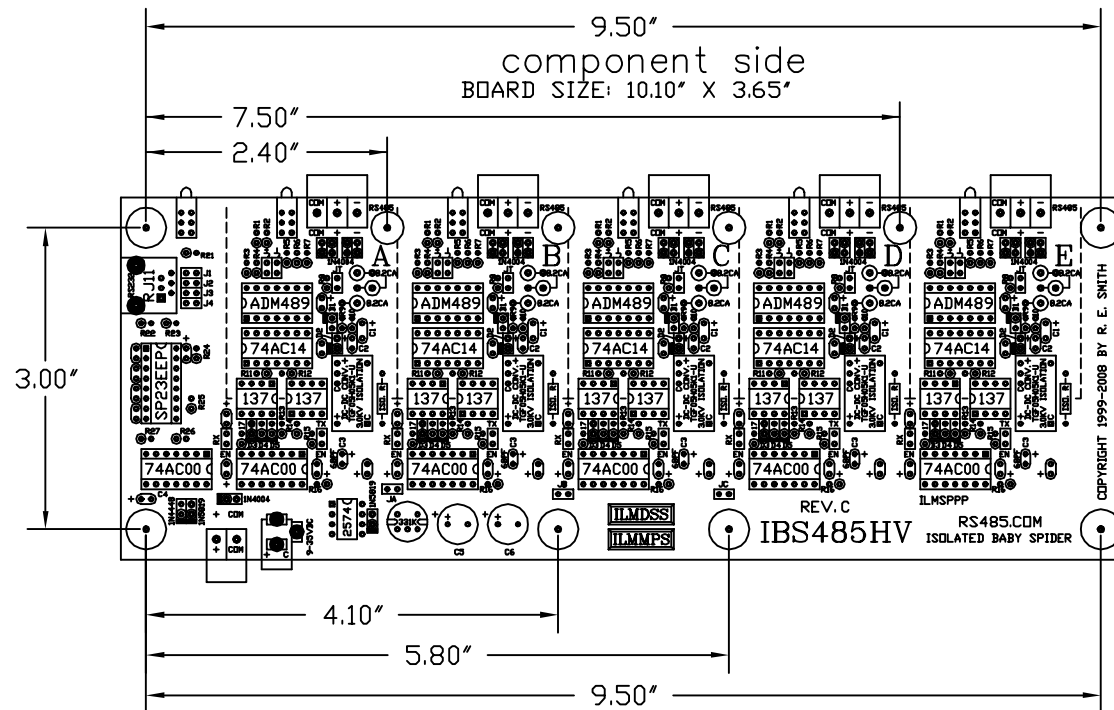

5-CHANNEL 3.0KV ISOLATED REPEATER
WITH BUILT-IN RS232 CONVERTER

OPERATING TEMP.
-40C TO +85C

MODEL
IBS485HV

DUAL ISOLATION
3000VDC FOR 1 SEC.

RESSmith

WWW.RS485.COM

4311 R. E. Smith Drive, West Chester, Ohio 45069

513-874-4796

 JUMPER INSTALLED
(FACTORY SETTING)

This drawing is the property of R. E. SMITH and shall not be used except with the written permission of R. E. SMITH, no copies shall be made of it and all proprietary rights in the matter contained in this drawing are the property of R. E. SMITH. COPYRIGHT - R. E. SMITH, 1999-2009		DRAWN BY RES	SUBJECT ISO. COM. SPIDER	
SHEET 1 OF 1		DATE 1-14-09	FOR 3000VDC ISOLATED	
IBS485HVSS		SCALE NONE	RES R. E. SMITH 4311 TYLERSVILLE RD. HAMILTON, OHIO 45011	
CHKD. BY RES		DWG. NO. IBS485HVSS		REV. C