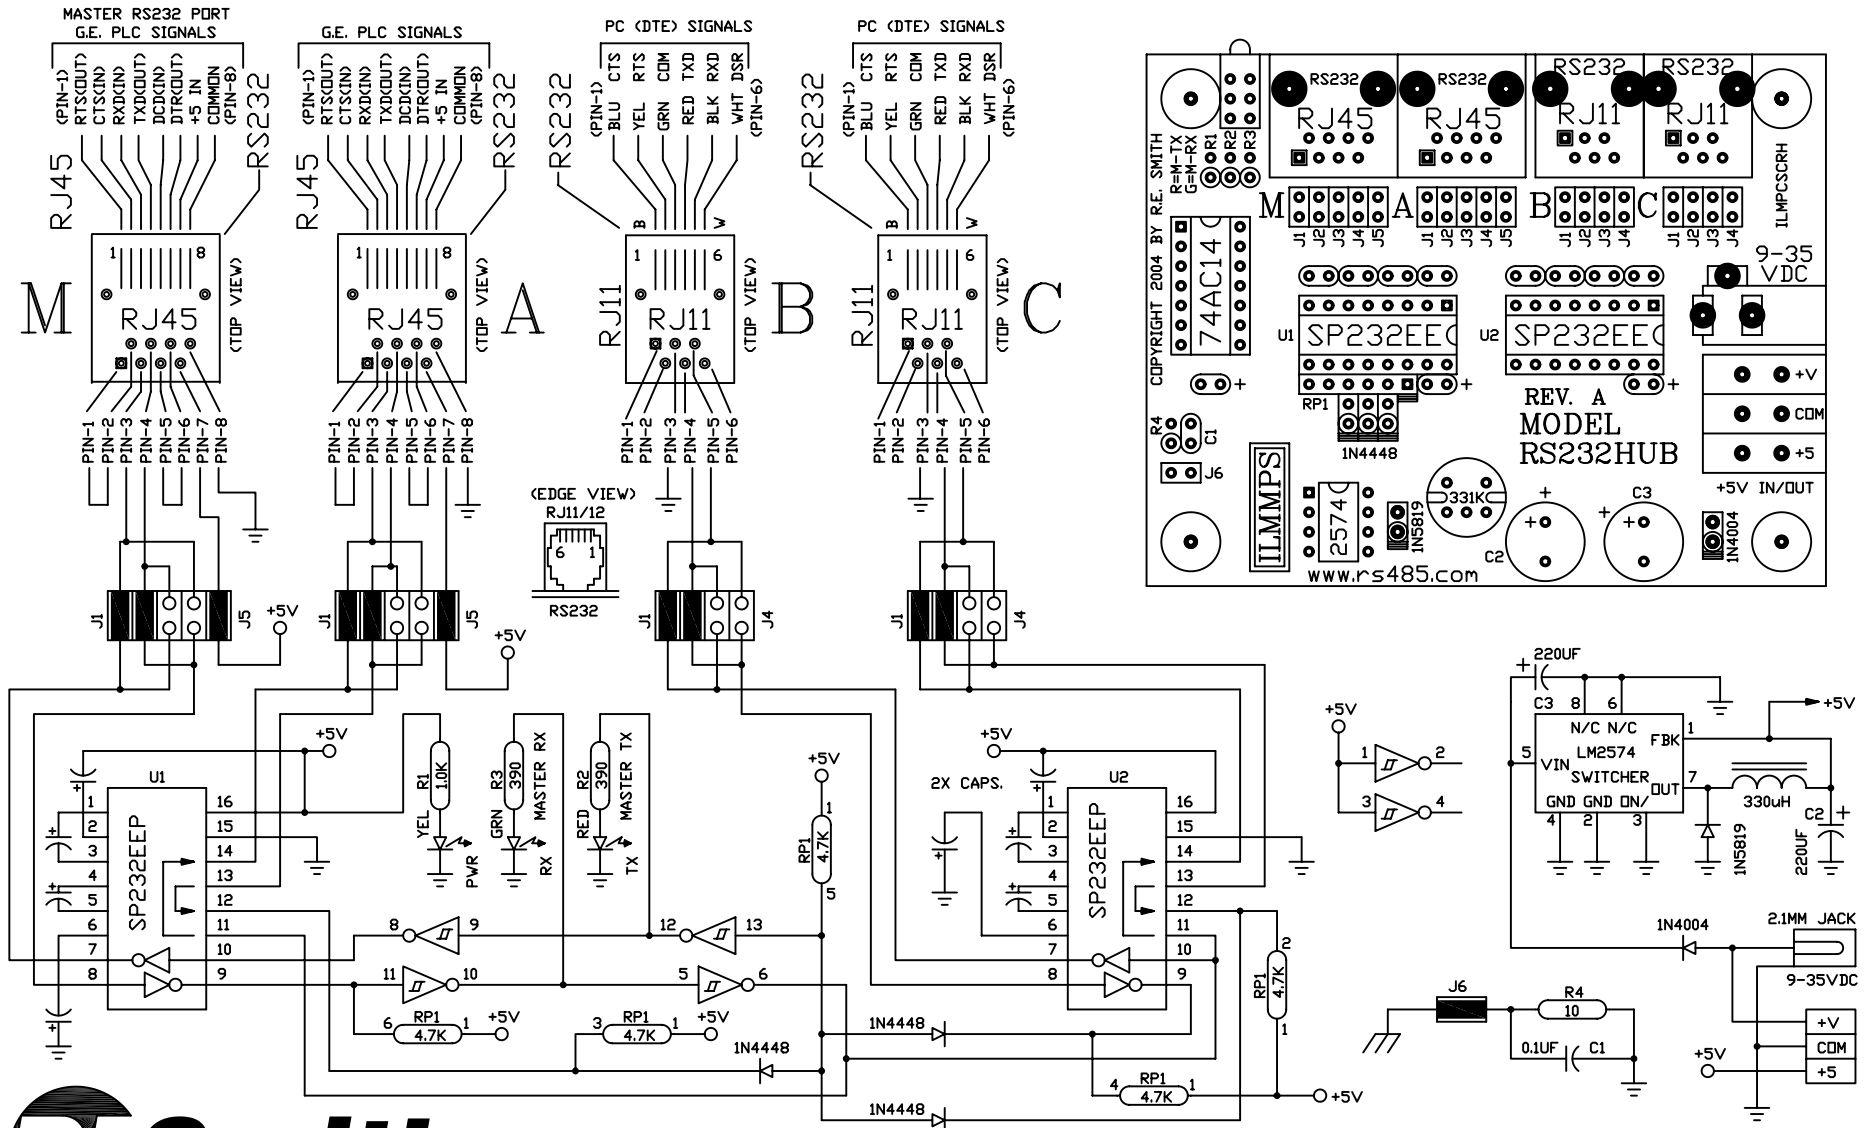

MODEL RS232HUB NON-ISOLATED REPEATER

RS232 MASTER PORT & 3 RS232 DISTRIBUTION PORTS REV. A

RESmith
 WWW.RS485.COM
 4311 R. E. Smith Drive, Hamilton, Ohio 45011
 513-874-4796

 JUMPER INSTALLED
 (FACTORY SETTING)